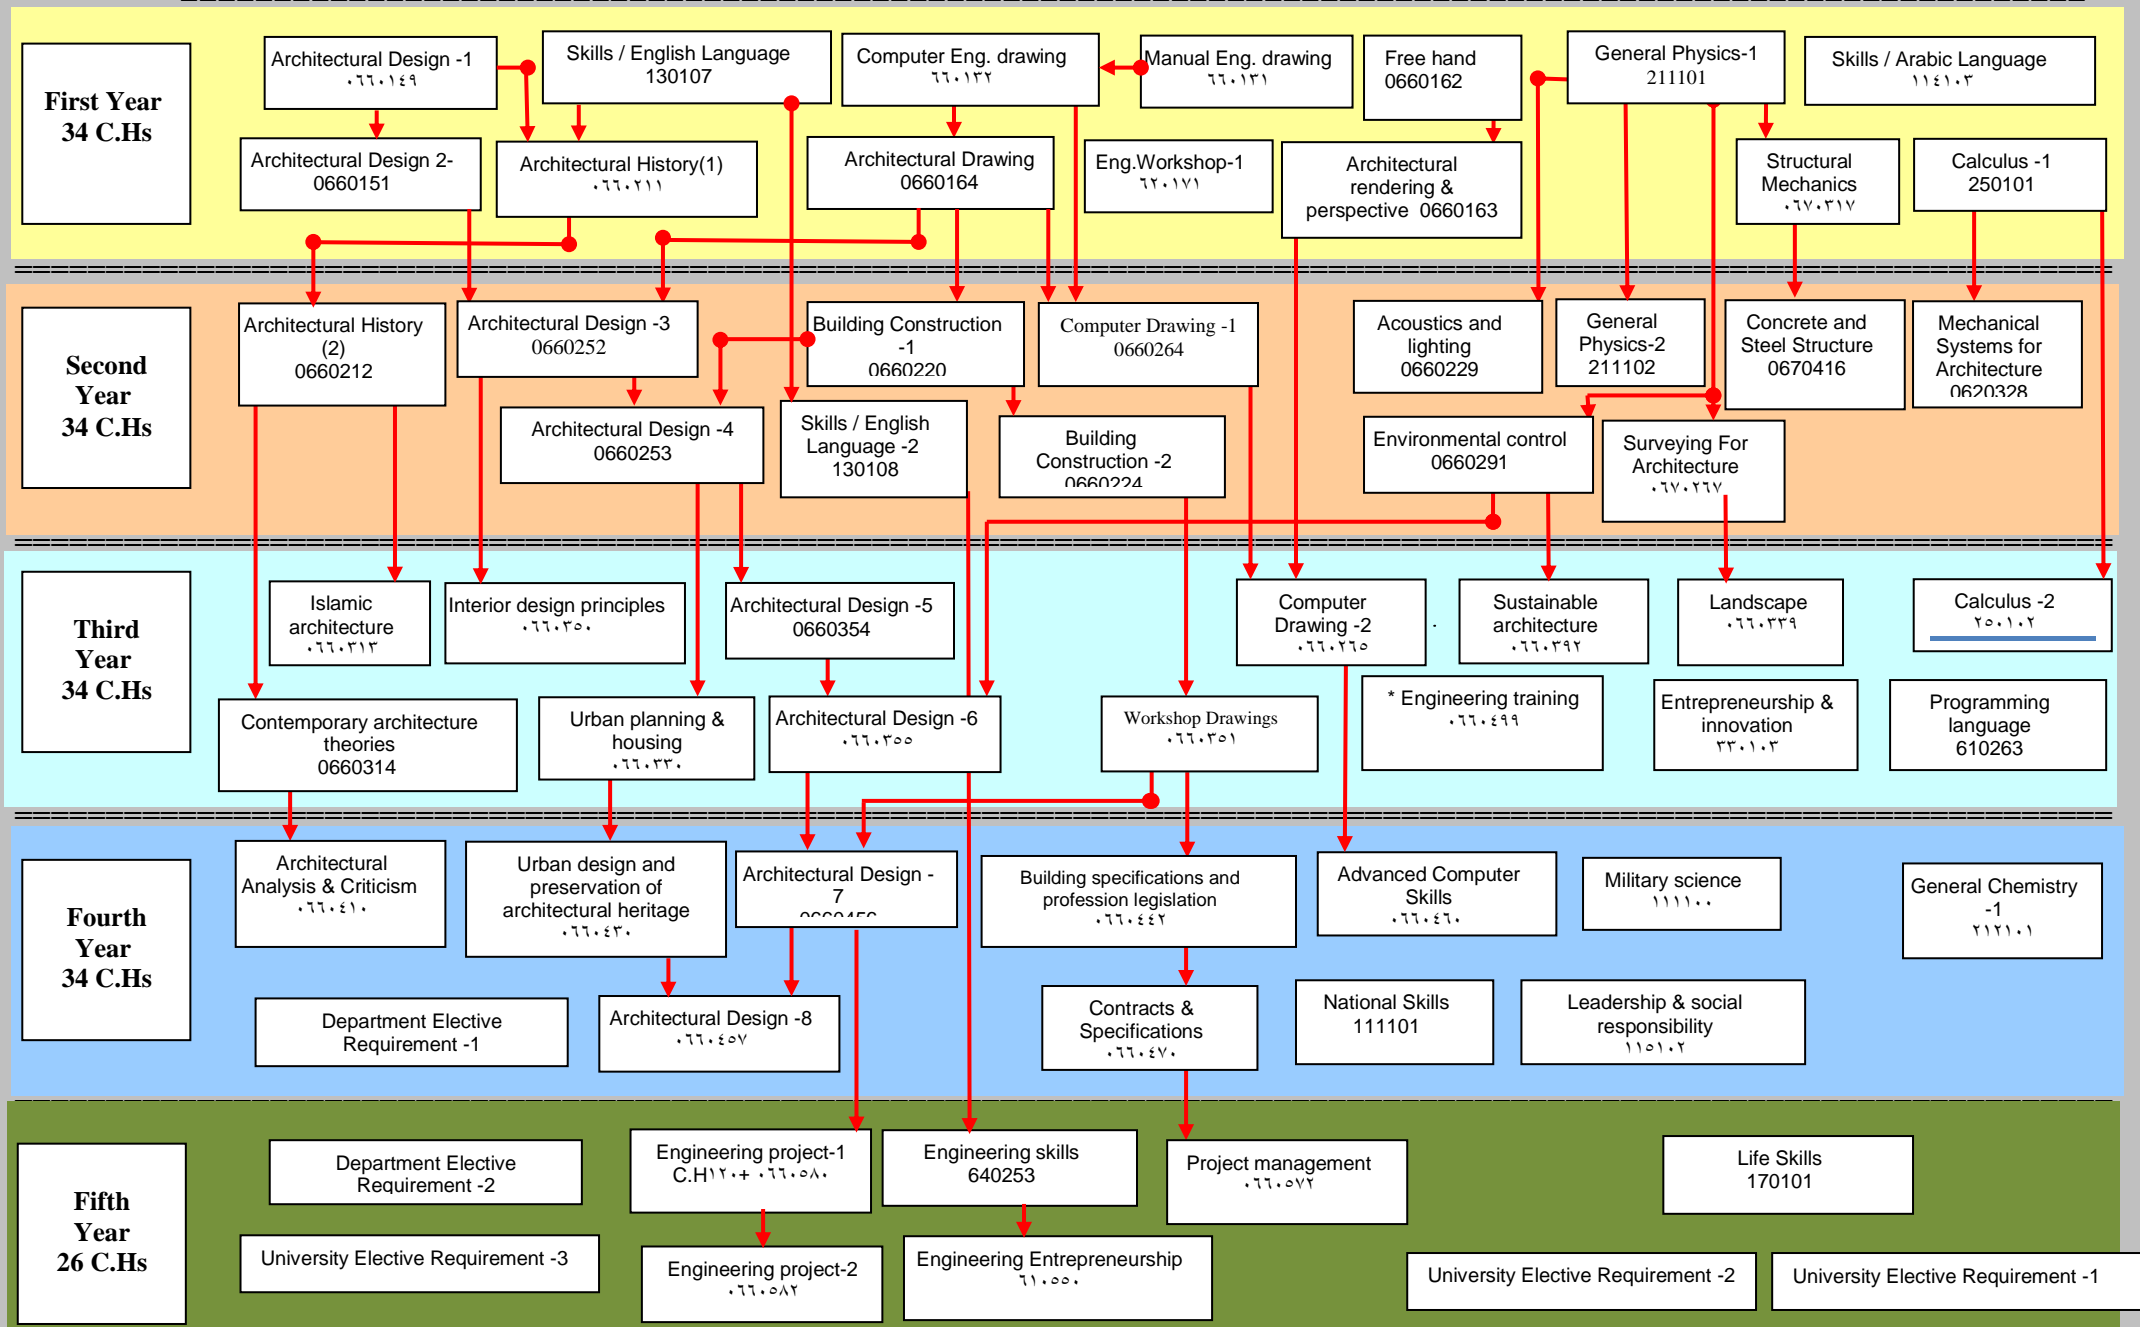

Philadelphia University / Faculty of Engineering and Technology

Flowchart for Architectural Study Plan - Study Plan 2021/2022

*The student must only register engineering training in the summer course after passing 90 C.H.s