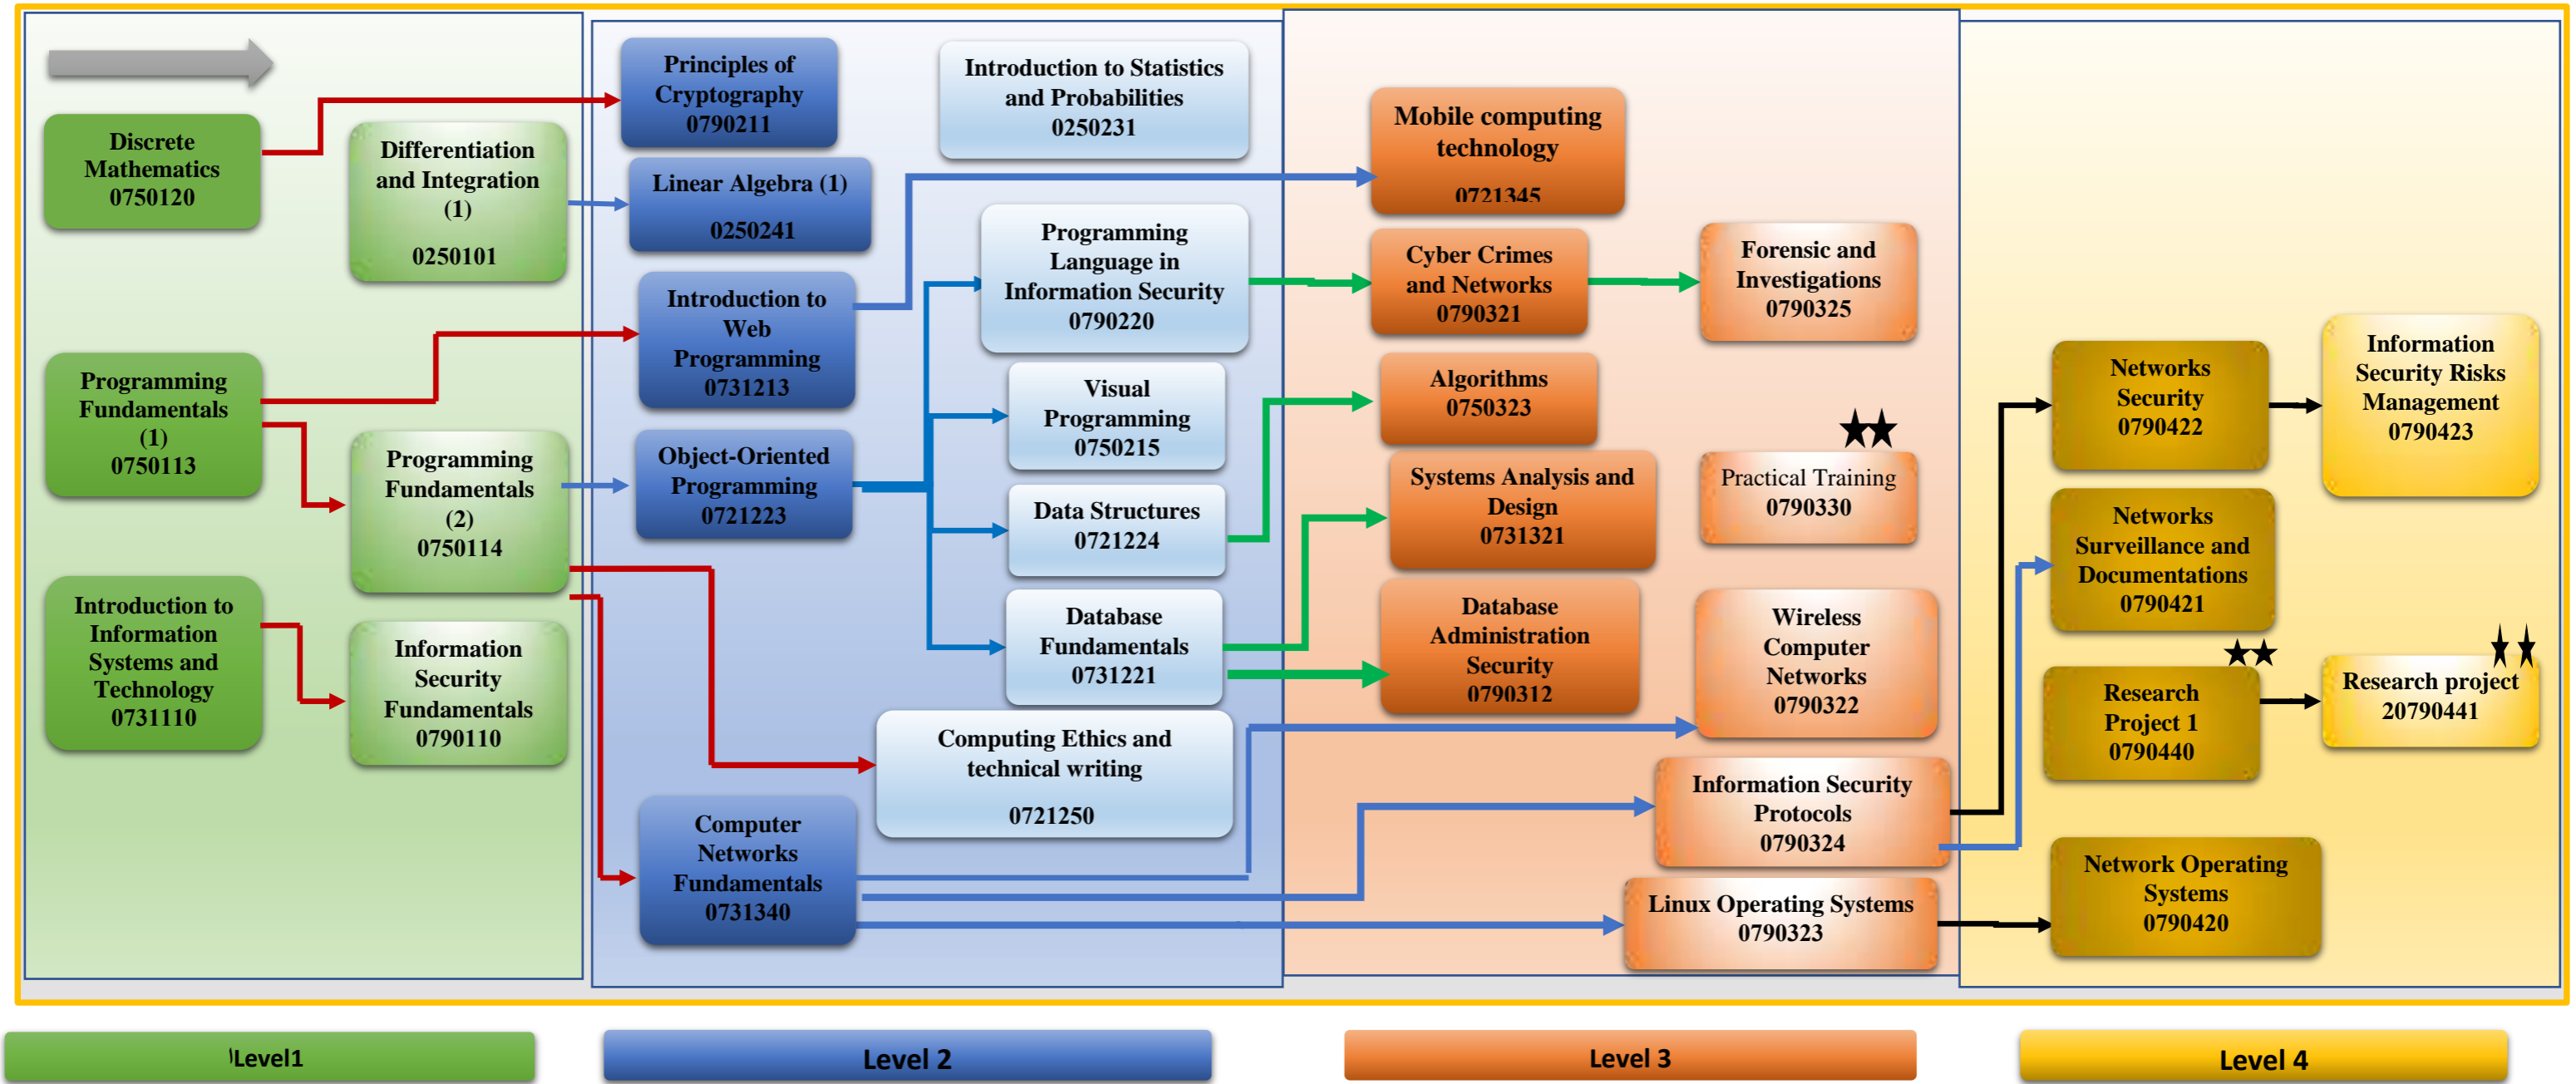

Philadelphia University
Faculty of Information Technology
Information and Cyber Security Department
Study Plan (Tree Plan) 2021/2022

** Just allowed for students that exceeds 90 credit hours