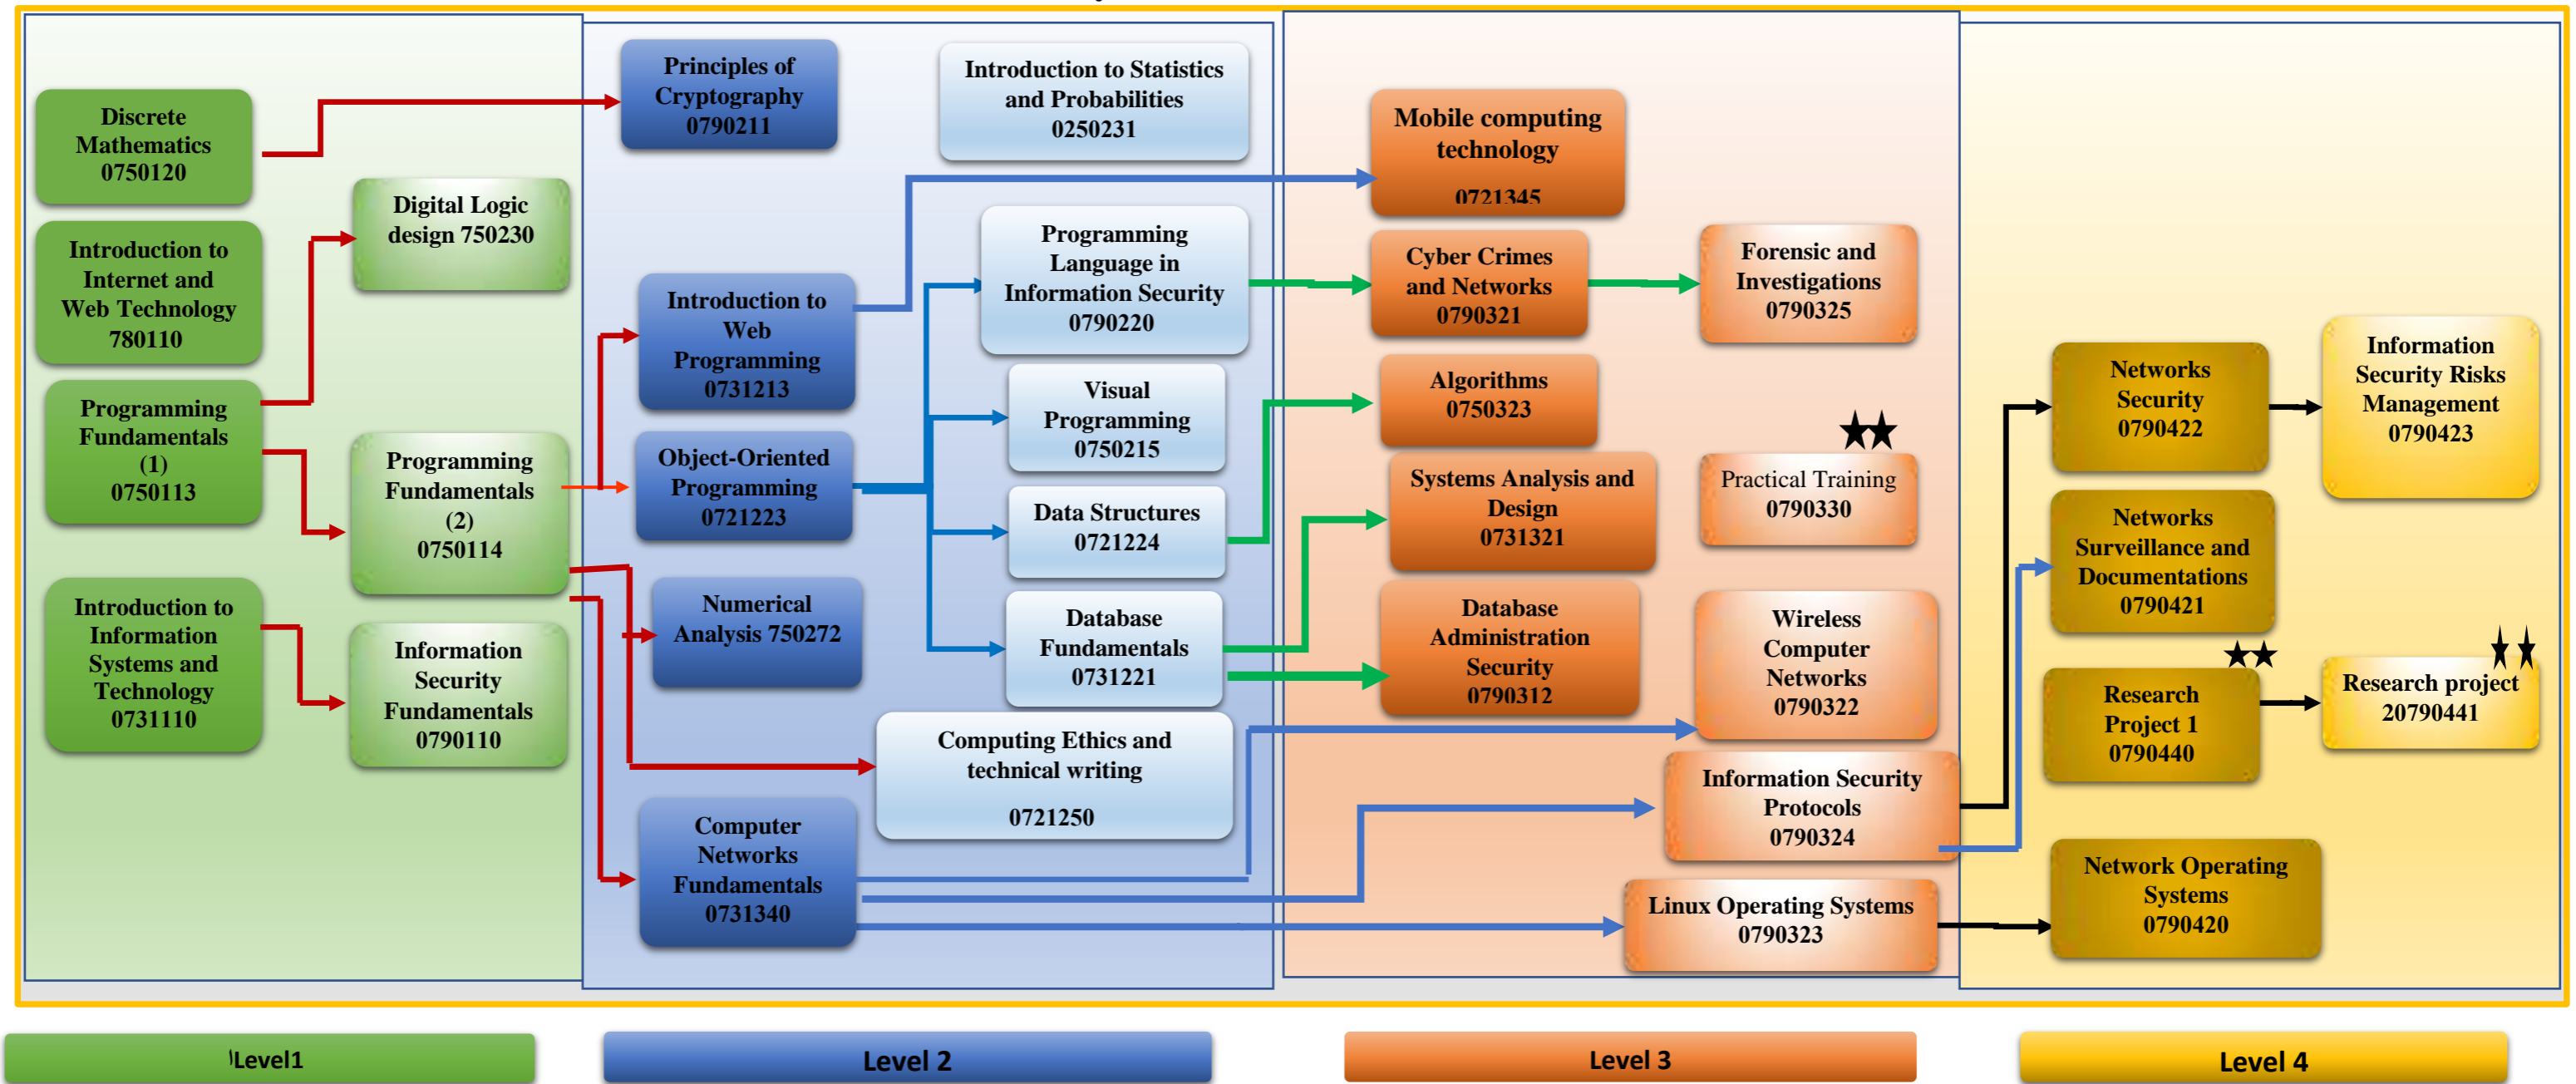

Philadelphia University  
Faculty of Information Technology  
Information and Cyber Security Department  
Study Plan (Tree Plan) 2020/2021

\*\* Just allowed for students that exceeds 90 credit hours